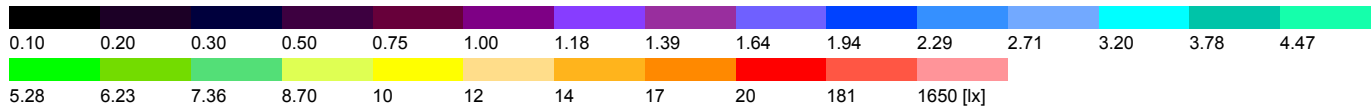

Site 1 (74), Illuminance values in [lx]