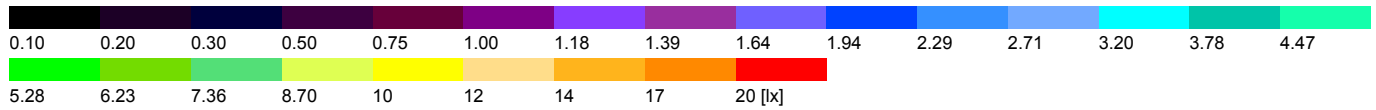

## Site 1 (72), Illuminance values in [lx]