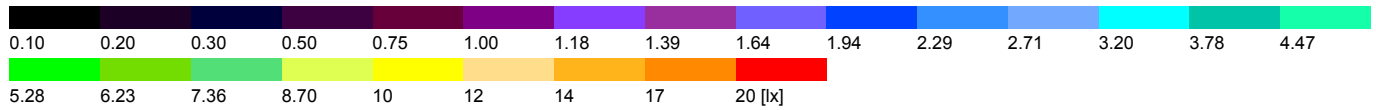

## Site 1 (102), Illuminance values in [lx]

## Site 1 (107)

Site 1 (108), Illuminance values in [lx]