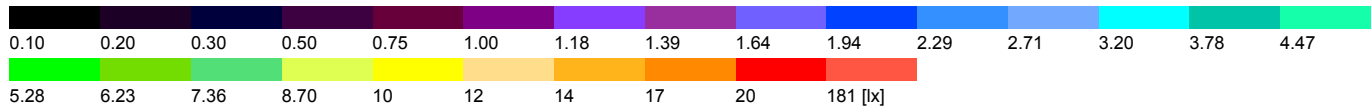

Site 1 (112), Illuminance values in [lx]