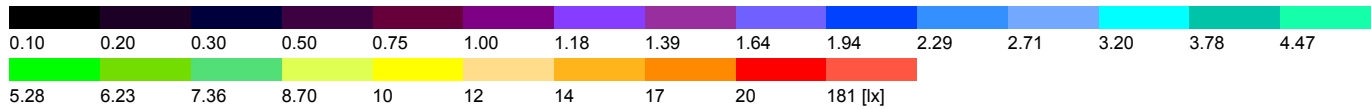

## Site 1 (102), Illuminance values in [lx]

## Site 1 (107)

Site 1 (108), Illuminance values in [lx]