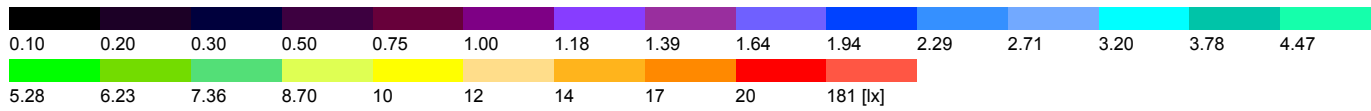

### Site 1 (37)

Site 1 (38), Illuminance values in [lx]

## Site 1 (40), Illuminance values in [lx]

Site 1 (43)