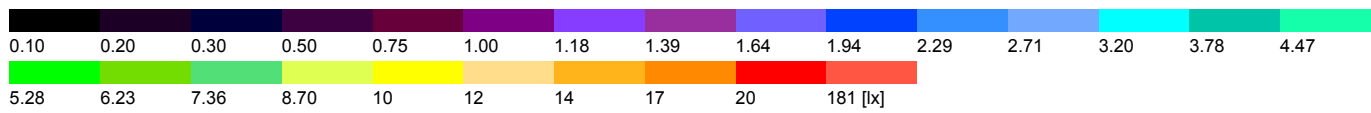

Site 1 (50), Illuminance values in [lx]