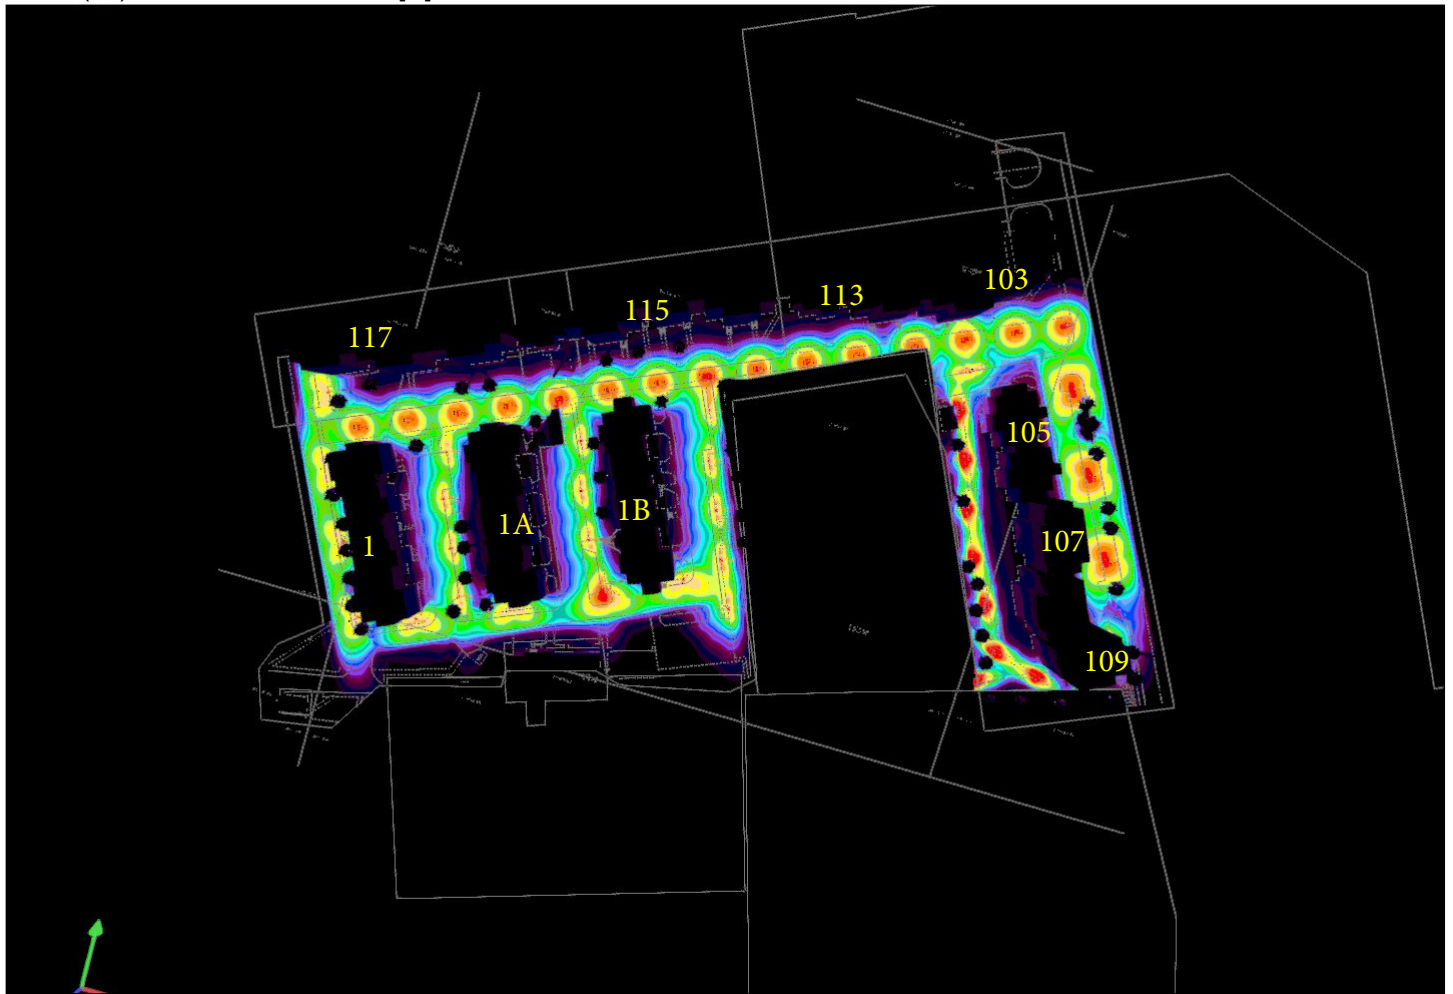

Site 1 (33), Illuminance values in [lx]