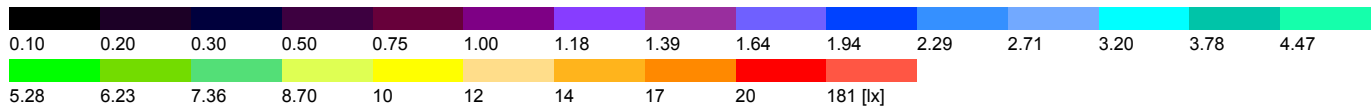

## Site 1 (18), Illuminance values in [lx]

Site 1 (19)

## Site 1 (20), Illuminance values in [lx]