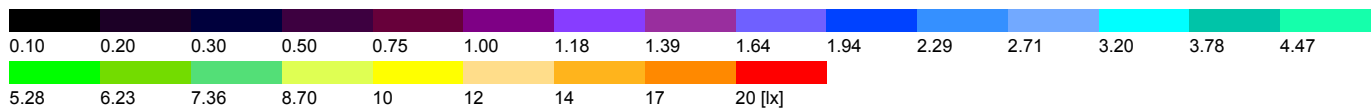

## Site 1 (18), Illuminance values in [lx]

Site 1 (19)