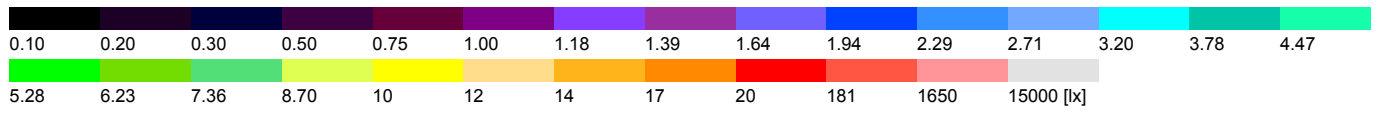

Klaipėdos kiemai. Minijos g. 133,135,137, Nidos g. 46,48, Sulupės g. 18,20

Apšvietimo projektas