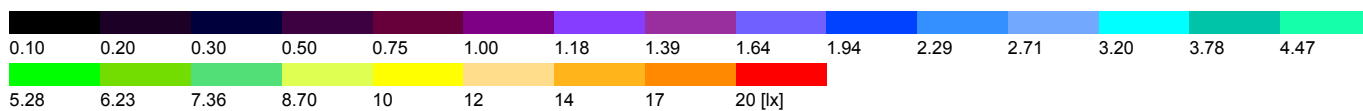

## Site 1 (95), Illuminance values in [lx]

Site 1 (98)

Site 1 (99), Illuminance values in [lx]

Site 1 (100)