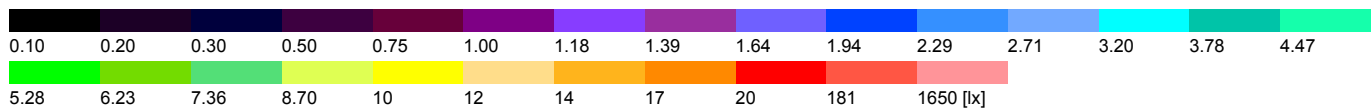

Site 1 (18)

Site 1 (17), Illuminance values in [lx]