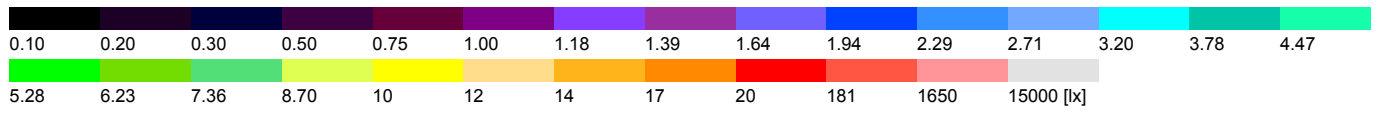

Klaipėdos kiemai. Pušyno g. 23_Sportininkų g_20-28

Apšvietimo projektas