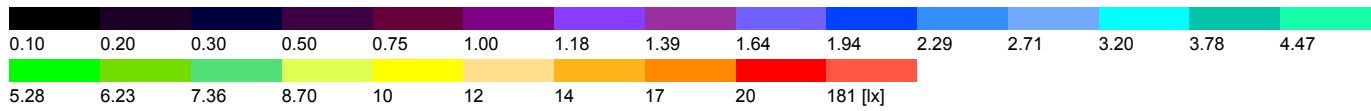

Site 1 (13), Illuminance values in [lx]