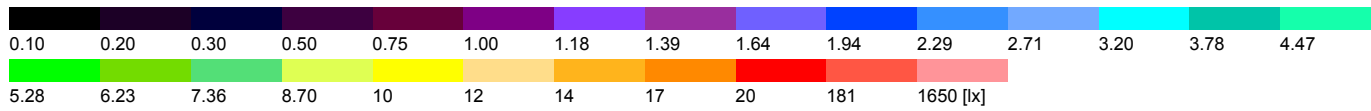

Site 1 (21), Illuminance values in [lx]