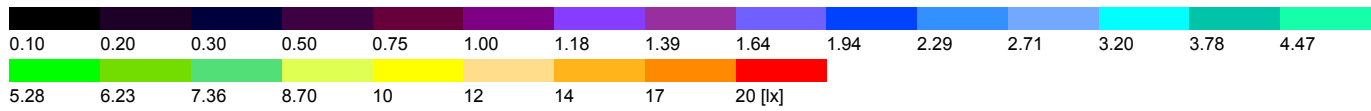

Site 1 (23), Illuminance values in [lx]