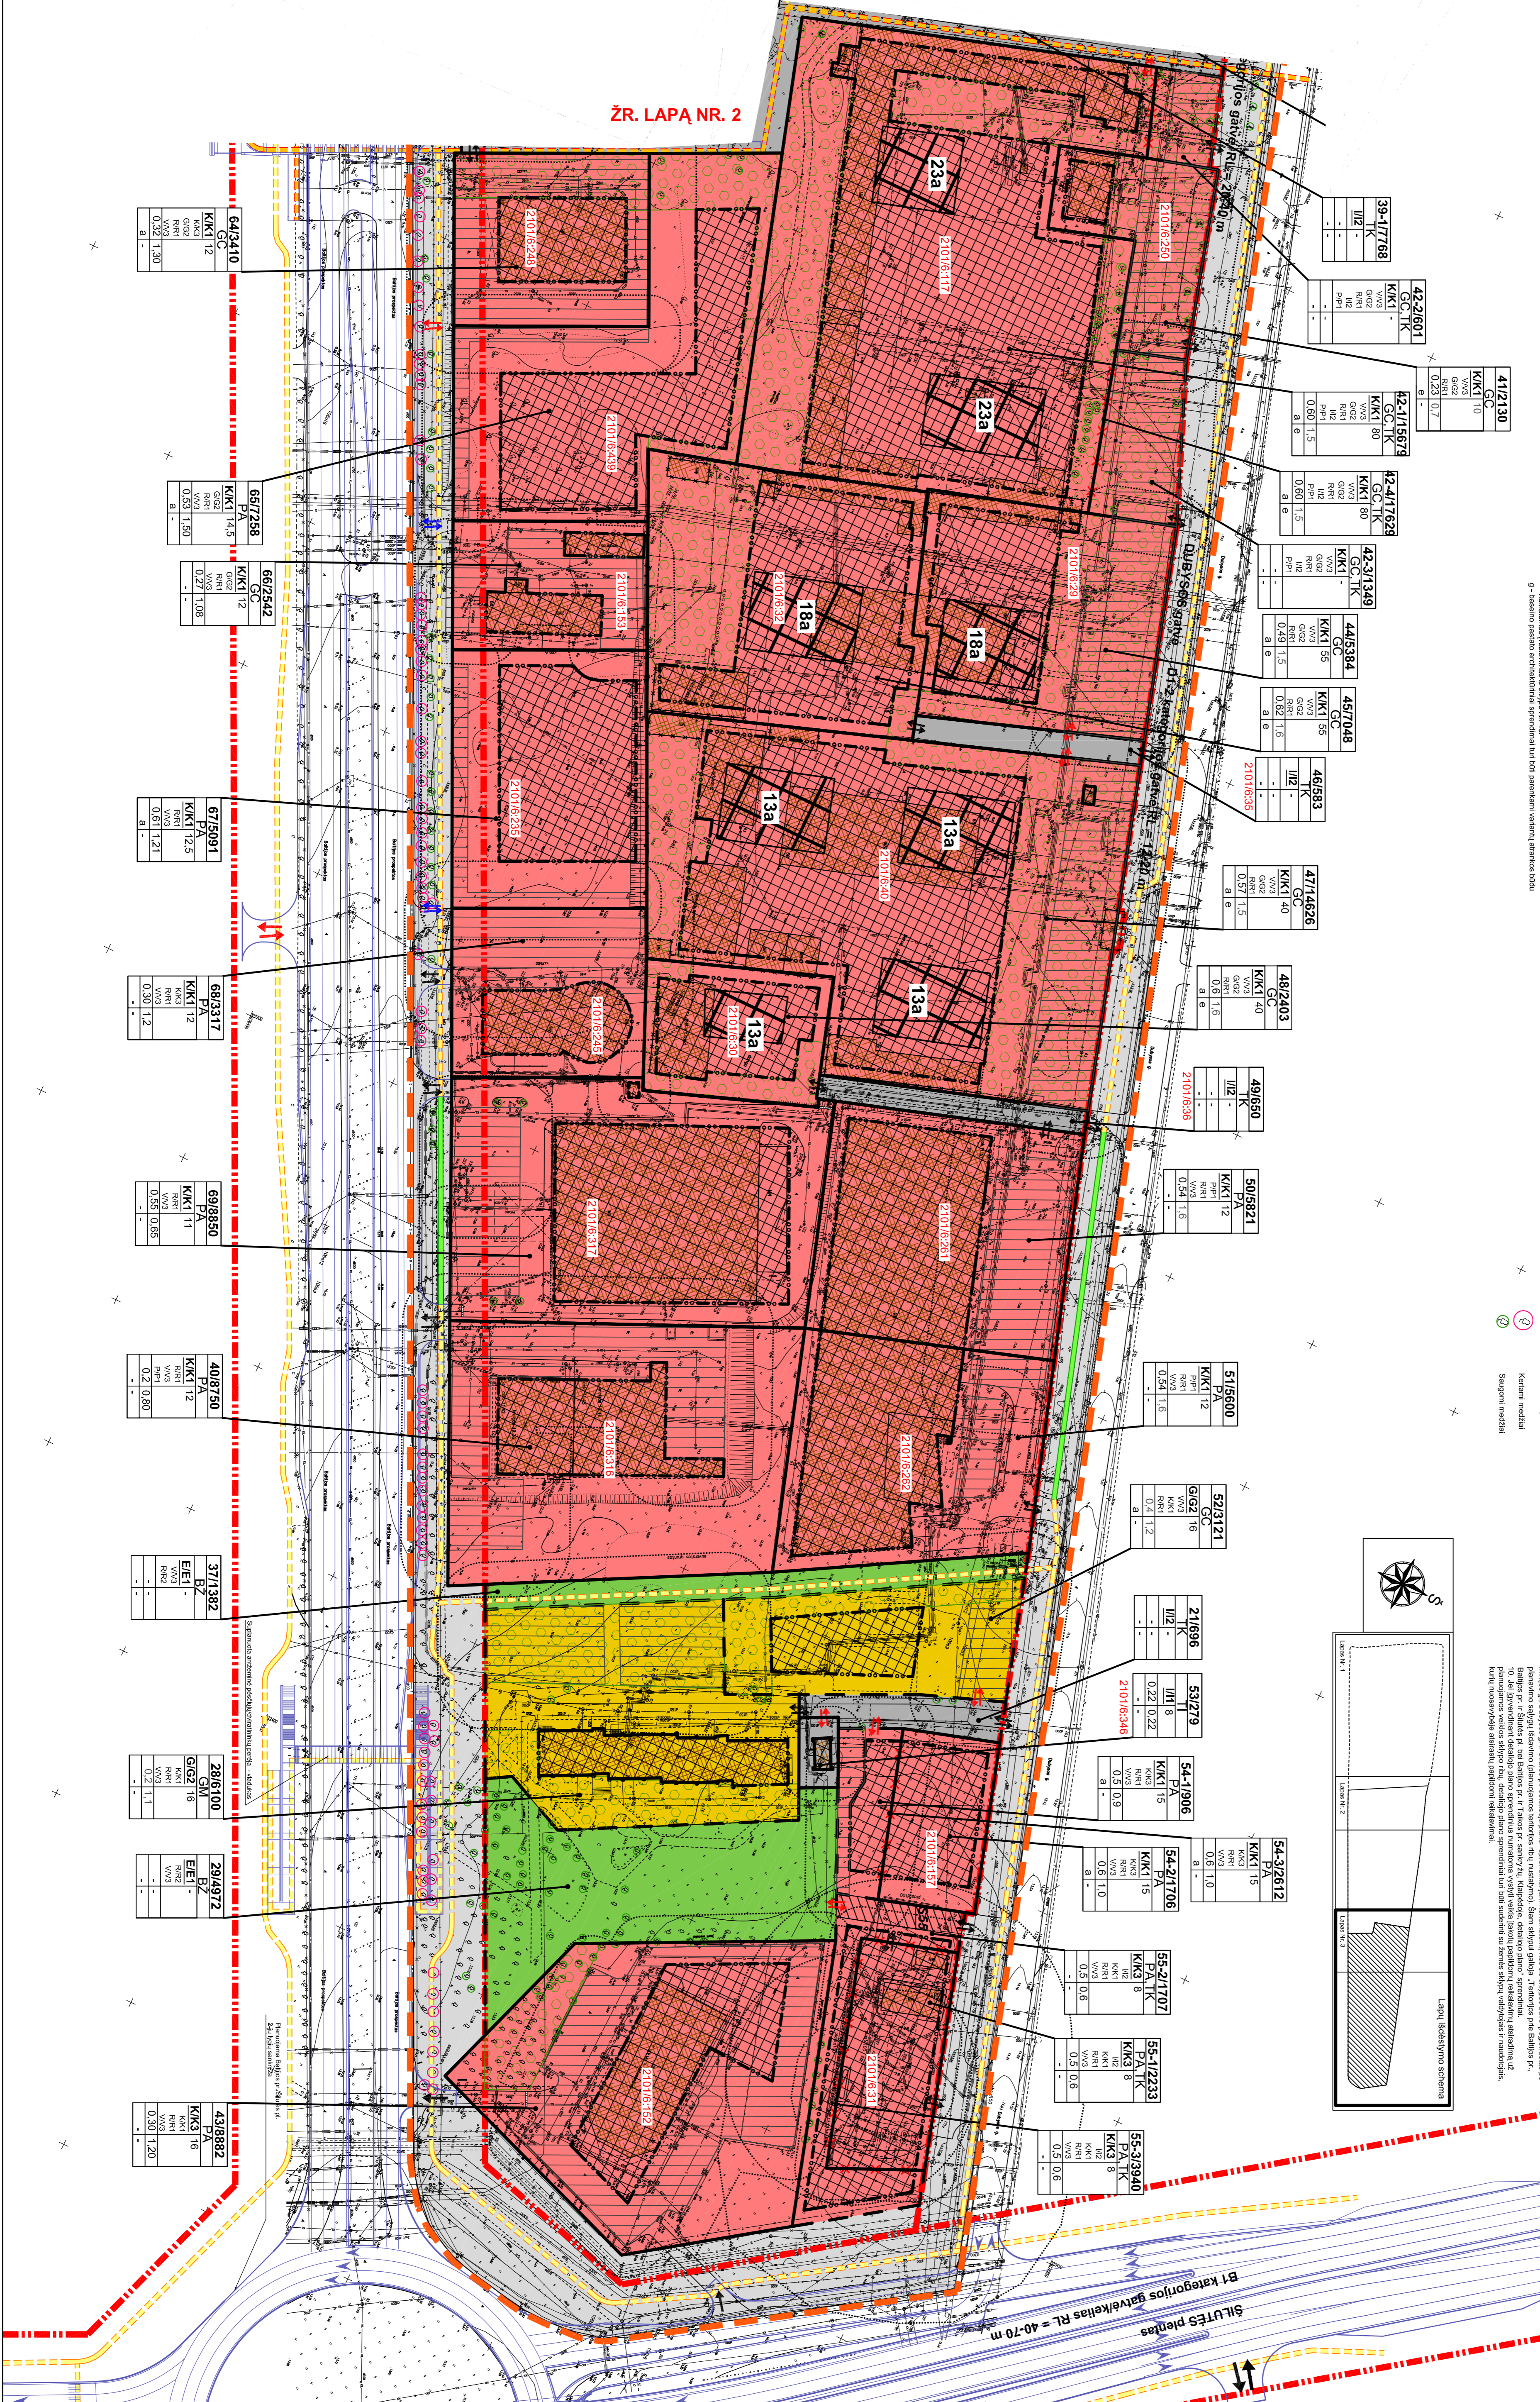

Legend table with symbols for various construction elements like walls, windows, doors, and structural details.

Legend table with color-coded boxes for different types of construction materials and finishes.

Legend table with symbols for different types of structural systems and foundations.

Legend table with symbols for various types of stairs and ramps.

Legend table with symbols for different types of roof structures and insulation.

Legend table with symbols for different types of floor coverings and wall treatments.

Legend table with symbols for different types of furniture and fixtures.

Legend table with symbols for different types of lighting and electrical systems.

Main table with columns for room number, area, volume, and other technical specifications. Includes a 'Pasiūlymas' (Proposal) section at the bottom.